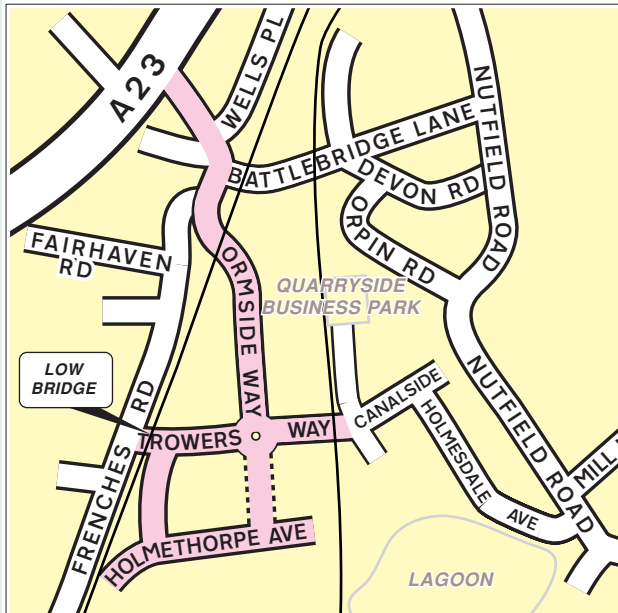

Public Transport

 **By Rail, Redhill Station.**
 Approximately 5 minutes taxi ride away.
For information on train operators and times phone National Rail Enquiries on 0845 7484950.

 **By Air, London Gatwick Airport.**
 Approximately 20 minutes drive away.
 London Heathrow Airport.
 Approximately 45 minutes drive away.

**Holmethorpe Industrial Estate
Redhill, Surrey**

www.holmethorpe.org

PLEASE NOTE
 THERE IS NO ACCESS FOR HGV'S VIA CORMONGERS LANE AND CHURCH HILL